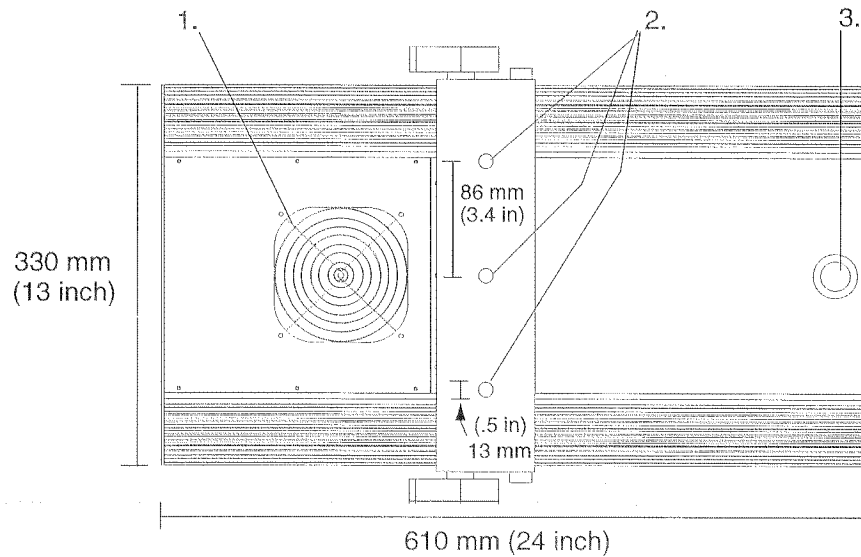

Appendix B emulator Fixture Illustrations

emulator Fixture Top View

emulator Fixture Side View

- | | |
|------------------------|-------------------------|
| 1. Cooling Fan | 4. Yoke |
| 2. Yoke Mounting Holes | 5. Allen Cap Screw Bolt |
| 3. Top Door Thumbscrew | 6. Clamping T-Handle |

***emulator* Fixture Interior View**

B

1.0000000000000000

1.0000000000000000

1.0000000000000000

1.0000000000000000

1.0000000000000000

1.0000000000000000