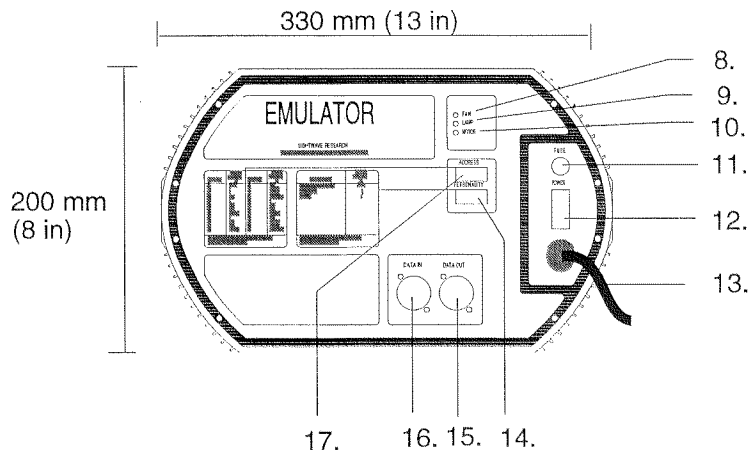

***emulator* Fixture Rear View**

7. Anti-Reflective Emission Window	13. AC Line Cord
8. Fan Indicator LED (Red)	14. Personality DIP Switch
9. Lamp Indicator LED (Yellow)	15. Data Out Connection
10. Motor Indicator LED (Green)	16. Data In Connection
11. Fuse	17. Address DIP Switch
12. Power Switch