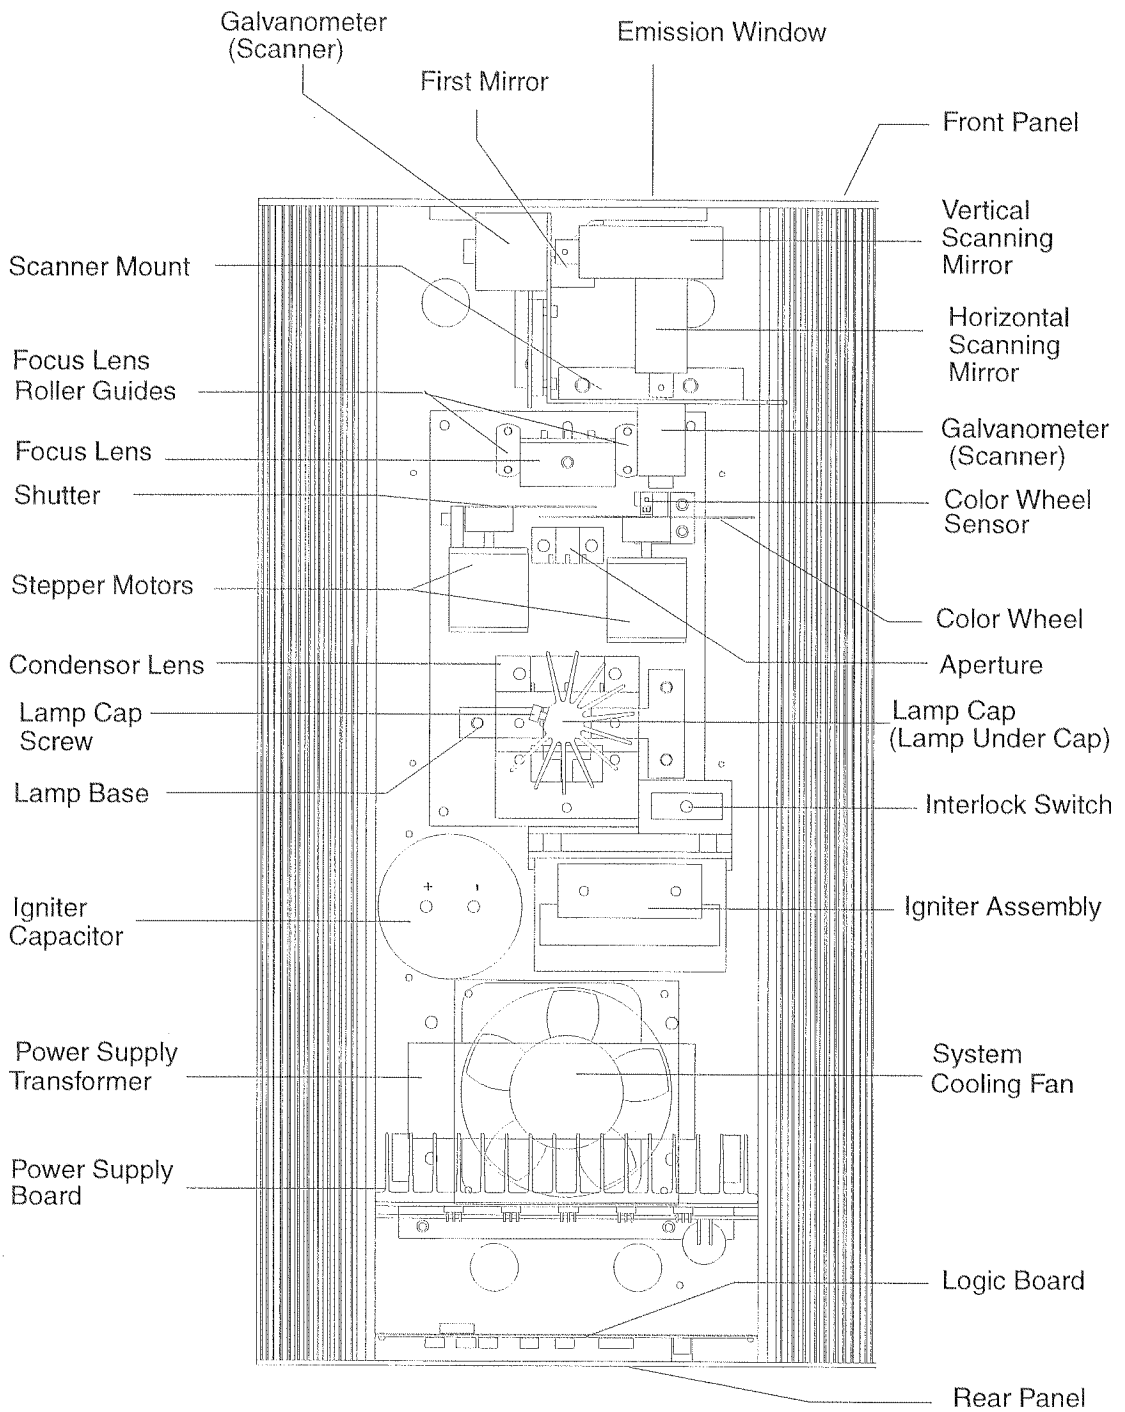

Appendix B emulator Fixture Illustrations

emulator Fixture Top View

emulator Fixture Side View

- | | |
|------------------------|-------------------------|
| 1. Cooling Fan | 4. Yoke |
| 2. Yoke Mounting Holes | 5. Allen Cap Screw Bolt |
| 3. Top Door Thumbscrew | 6. Clamping T-Handle |

B

***emulator* Fixture Front View**

***emulator* Fixture Rear View**

- | | |
|------------------------------------|----------------------------|
| 7. Anti-Reflective Emission Window | 13. AC Line Cord |
| 8. Fan Indicator LED (Red) | 14. Personality DIP Switch |
| 9. Lamp Indicator LED (Yellow) | 15. Data Out Connection |
| 10. Motor Indicator LED (Green) | 16. Data In Connection |
| 11. Fuse | 17. Address DIP Switch |
| 12. Power Switch | |

***emulator* Fixture Interior View**

B

1.0000000000000000

1.0000000000000000

1.0000000000000000

1.0000000000000000

1.0000000000000000

1.0000000000000000