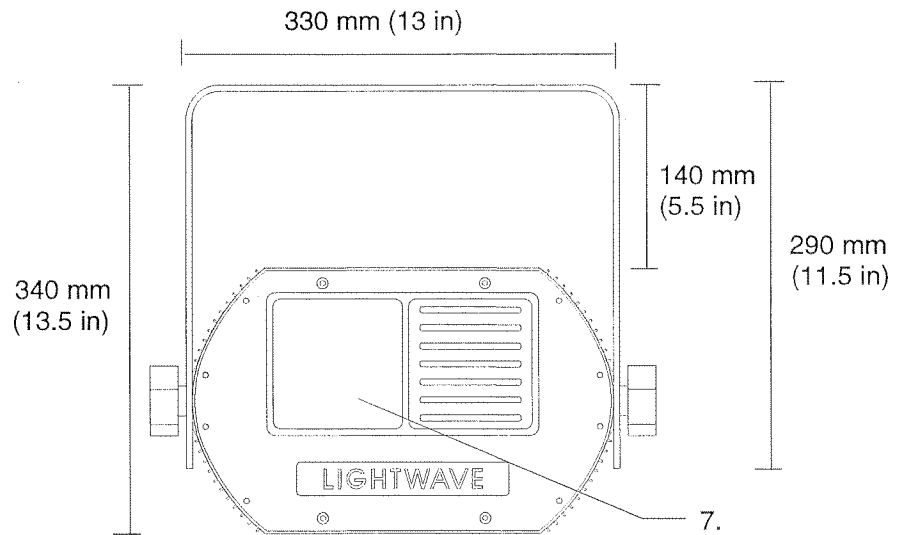

***emulator* Fixture Front View**