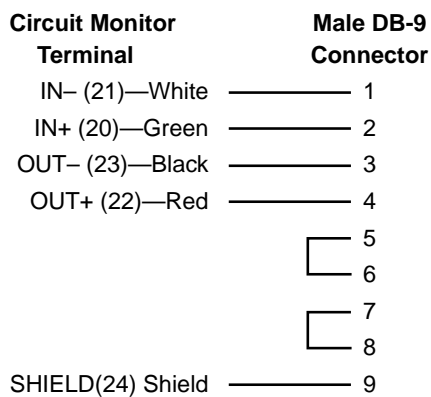

APPENDIX A—COMMUNICATION CABLE PINOUTS

Null Modem Cable
 (6-ft. [1.8 m])

CAB-102, 104
 (2-ft. [0.6 m])

CC-100
 (10-ft. [3 m])

CAB-108
 (2-ft. [0.6 m])

CAB-107
 (10-ft. [3 m])

9-Pin to 25-Pin Serial Cable