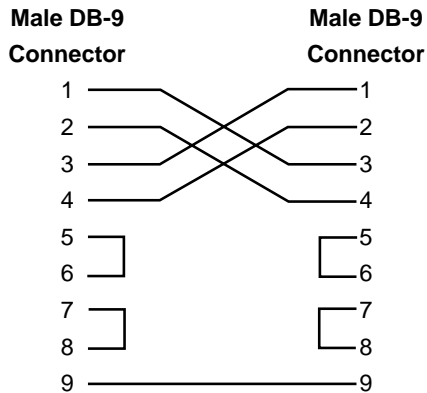

APPENDIX A—COMMUNICATION CABLE PINOUTS

Null Modem Cable
 (6-ft. [1.8 m])

CAB-102, 104
 (2-ft. [0.6 m])

CC-100
 (10-ft. [3 m])

CAB-108
 (2-ft. [0.6 m])

CAB-107
 (10-ft. [3 m])

9-Pin to 25-Pin Serial Cable