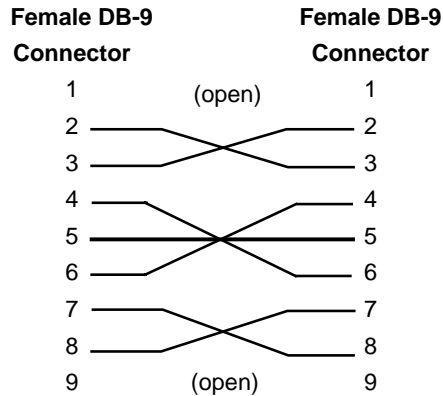

APPENDIX A—COMMUNICATION CABLE PINOUTS

Null Modem Cable
 (6-ft. [1.8 m])

CAB-102, 104
 (2-ft. [0.6 m])

CC-100
 (10-ft. [3 m])

CAB-108
 (2-ft. [0.6 m])

CAB-107
 (10-ft. [3 m])

9-Pin to 25-Pin Serial Cable