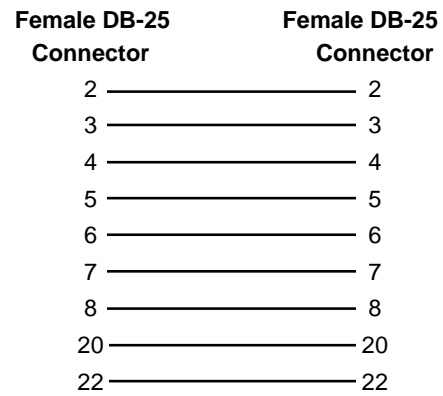

APPENDIX A—COMMUNICATION CABLE PINOUTS

Null Modem Cable
 (6-ft. [1.8 m])

CAB-102, 104
 (2-ft. [0.6 m])

CC-100
 (10-ft. [3 m])

CAB-108
 (2-ft. [0.6 m])

CAB-107
 (10-ft. [3 m])

9-Pin to 25-Pin Serial Cable